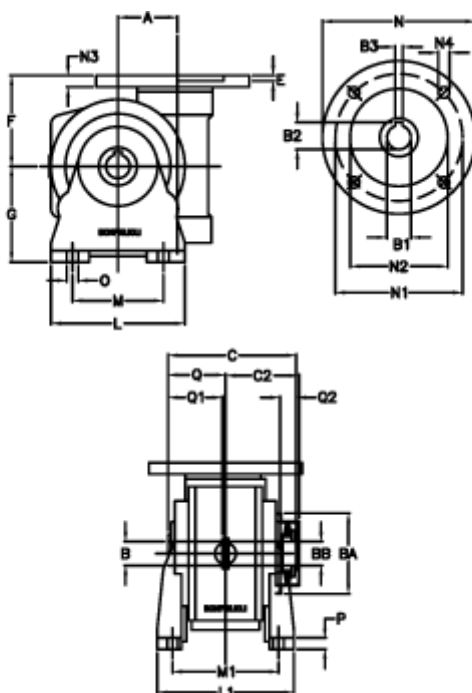

Article number: 390204900732716

Description: Worm Gear with Torque Limiter
VF 49-L1-V-7 P71B5

Measures

a = 49.50	C2 = 63,5	M1 = 98.5	Q = 51.0
B = 25	Description = VF 49V-xx-71B5	N = 160	Q1 = 41
B1 E7 = 14	E = 3.0	N1 = 130	Q2 = 15
B2 = 16.3	F = 70	N2 = 110	
B3 H9 = 5	g = 82	N3 = 10.5	
BA = 63	L = 110	N4 = 9,5	
BB H7 = 14	L1 = 124.0	O = 8.5	
C = 105	m = 63	P = 12	